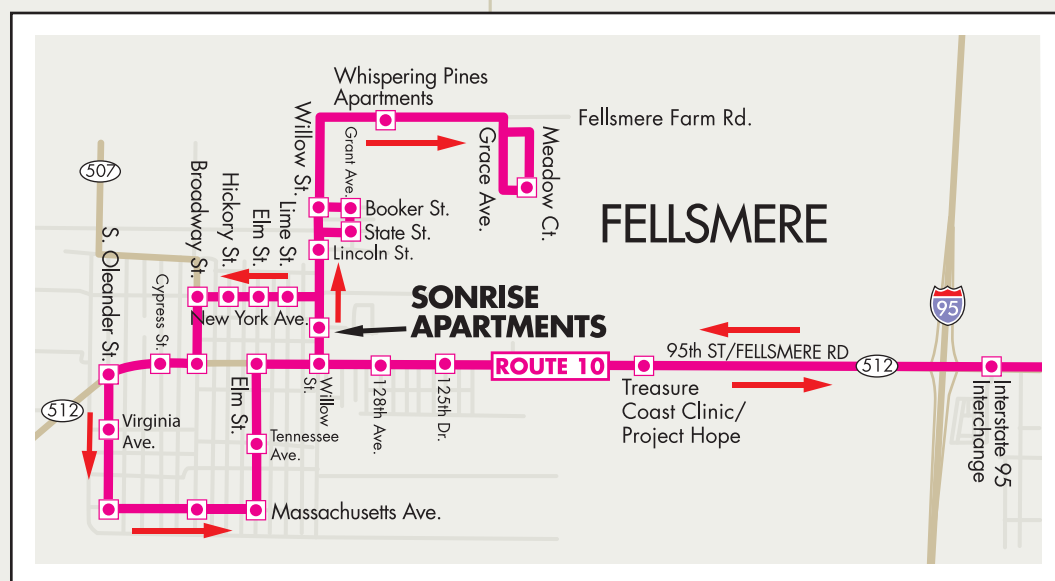

GoLine

getting you there

- | | |
|---------|----------|
| Route 1 | Route 8 |
| Route 2 | Route 9 |
| Route 3 | Route 10 |
| Route 4 | Route 12 |
| Route 5 | Route 13 |
| Route 6 | Route 14 |
| Route 7 | Route 15 |

1 Beachside to Main Transit Hub

- Saturday hours of operation 8:00 a.m. – 5:00 p.m.
- Holiday hours of operation follow regular schedule.

Beachside to Main Transit Hub	6:00	7:00	8:00	9:00	10:00	11:00	12:00	1:00	2:00	3:00	4:00	5:00	6:00
Corn Way & Ocean Dr													
South End of Boardwalk													
Vero Beach Hotel & Spa													
Santon Plaza													
Costa d'Este													
Hurston Park													
Cardinal & Camelia													
Casey's													
Beachland & A1A													
Across from Wells Fargo													
Vero Beach City Marina	S	S	S	S	S	S	S	S	S	S	S	S	S
Parc 24													
Miracle Mile Plaza (roadside)													
21 St & 7 Ave													
US 1 & 20 St													
US 1 & 17 St (Walgreens)													

5 Sebastian (North Area)

- Saturday hours of operation 8:00 a.m. – 5:00 p.m.
- Holiday hours of operation follow regular schedule.

Sebastian River Medical Center to North County Transit Hub	6:00	7:00	8:00	9:00	10:00	11:00	12:00	1:00	2:00	3:00	4:00	5:00	6:00
Sebastian River Medical Center													
Riverwalk Plaza (roadside US 1)													
Walmart (north end of parking lot)													
US 1 & Davis St													
US 1 & Wendy's													
US 1 & Main St													
Grace's Landing													
Main St & Gibson St													
Main St & Powerline Rd													
Pelican Isle Apartments													
Main St & Easy St													
Main St & Ponciana St													
Main St & Fleming St													
Fleming St & Hibiscus Ave													
Fleming St & Lake Dr													
Fleming St & Layport Dr													
Fleming St & Vocole Ave													
Vocole Ave & Barber St													
Barber St & Coxy													
SR 512 & Roseland Rd													