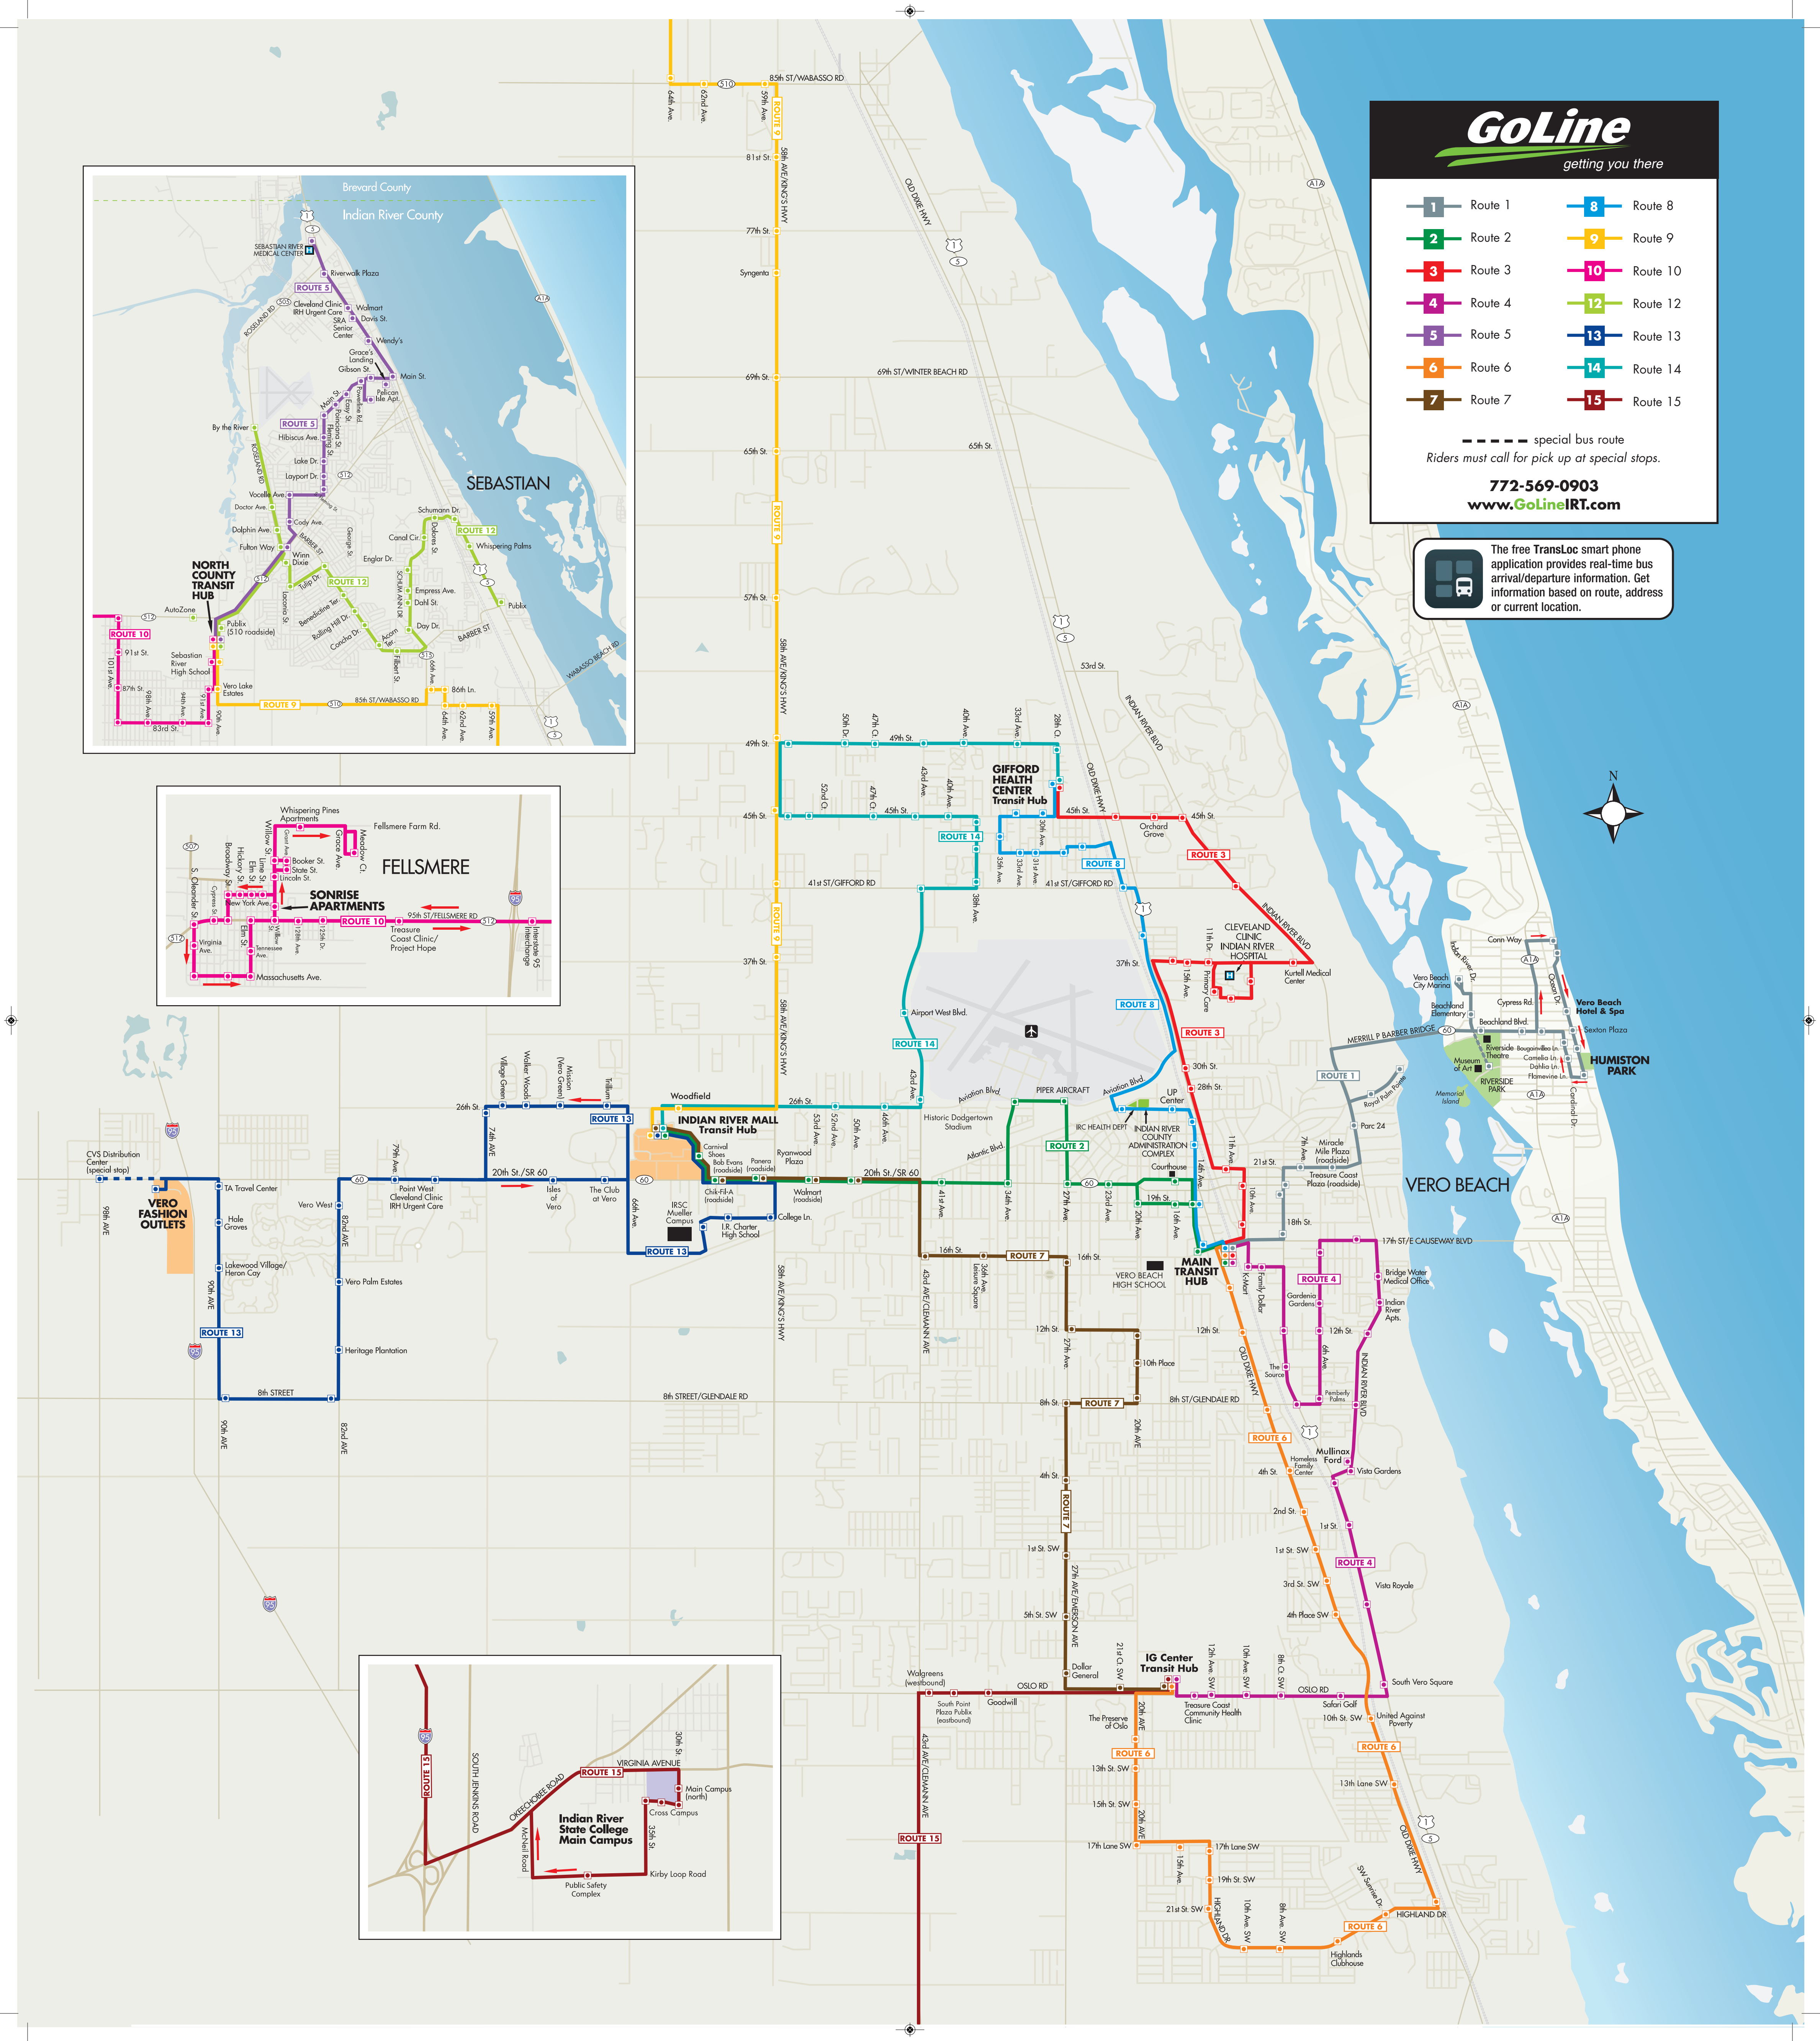

GoLine

getting you there

- | | |
|---------|----------|
| Route 1 | Route 8 |
| Route 2 | Route 9 |
| Route 3 | Route 10 |
| Route 4 | Route 12 |
| Route 5 | Route 13 |
| Route 6 | Route 14 |
| Route 7 | Route 15 |

1 Beachside to Main Transit Hub

- Saturday hours of operation 8:00 a.m. – 5:00 p.m.
- Holiday hours of operation follow regular schedule.

Beachside to Main Transit Hub	6:00	7:00	8:00	9:00	10:00	11:00	12:00	1:00	2:00	3:00	4:00	5:00	6:00
Corn Way & Ocean Dr													
South End of Boardwalk													
Vero Beach Hotel & Spa													
Santon Plaza													
Costa d'Este													
Hurston Park													
Cardinal & Camelia													
Casey's													
Beachland & A1A													
Across from Wells Fargo													
Vero Beach City Marina	S	S	S	S	S	S	S	S	S	S	S	S	S
Parc 24													
Miracle Mile Plaza (roadside)													
21 St & 7 Ave													
US 1 & 20 St													
US 1 & 17 St (Walgreens)													

2 Indian River Mall to Main Transit Hub

- Saturday hours of operation 8:00 a.m. – 5:00 p.m.
- Holiday hours of operation follow regular schedule.

Indian River Mall to Main Transit Hub	6:00	7:00	8:00	9:00	10:00	11:00	12:00	1:00	2:00	3:00	4:00	5:00	6:00
Indian River Mall (food court)													
Shoe Carnival													
Chik-FI-A Route 60 (roadside)													
Walmart (roadside)													
20 St & 50 Ave													
20 St & 41 Ave													
34 Ave & 20 St													
Aviation Blvd & Airport Dr													
Aviation Blvd & Piper													
Aviation Blvd & 27 Ave													
20 St & 23 Ave													
19 St & 20 Ave													
19 St & 16 Ave													
14 Ave & 16 St													