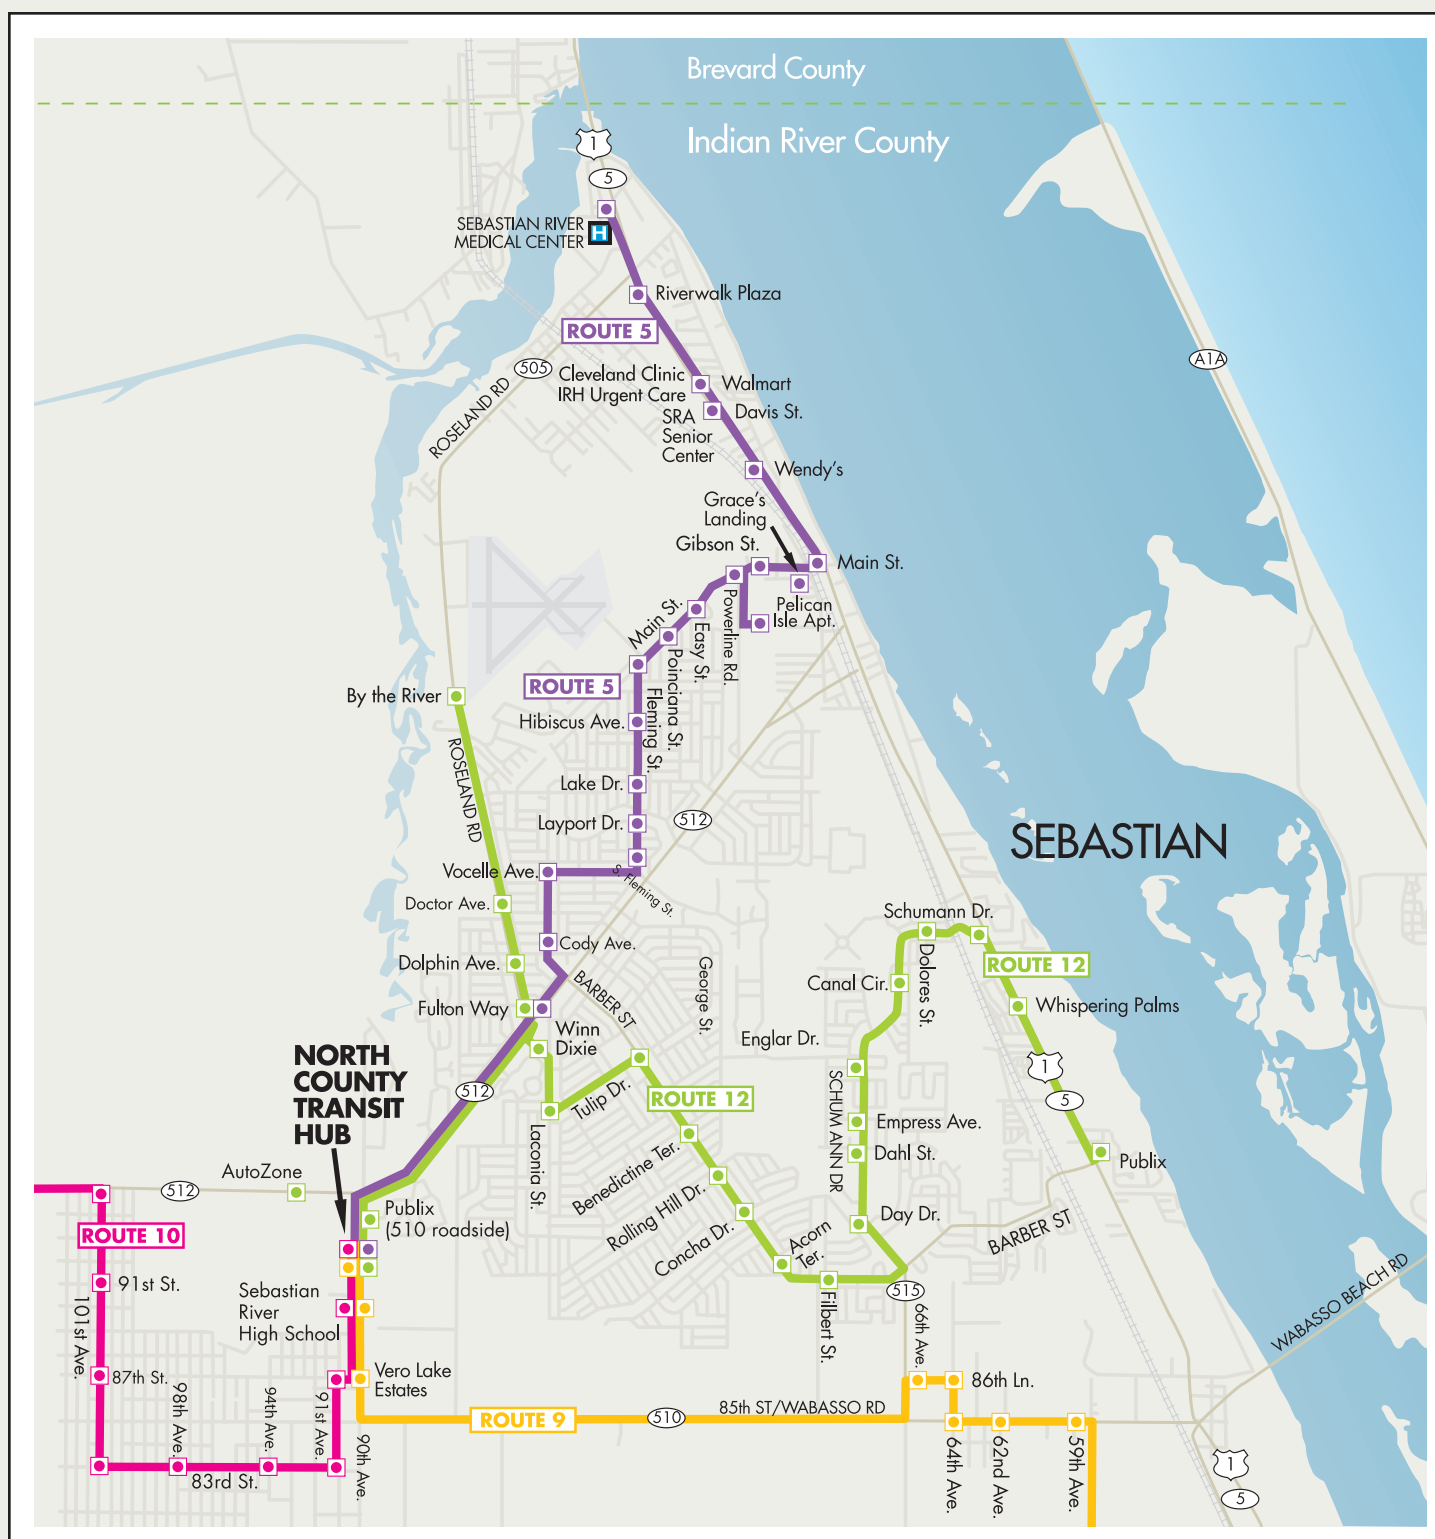

GoLine

getting you there

- | | |
|---------|----------|
| Route 1 | Route 8 |
| Route 2 | Route 9 |
| Route 3 | Route 10 |
| Route 4 | Route 12 |
| Route 5 | Route 13 |
| Route 6 | Route 14 |
| Route 7 | Route 15 |

1 Beachside to Main Transit Hub

- Saturday hours of operation 8:00 a.m. – 5:00 p.m.
- Holiday hours of operation follow regular schedule.

Beachside to Main Transit Hub	6:00	7:00	8:00	9:00	10:00	11:00	12:00	1:00	2:00	3:00	4:00	5:00	6:00
Corn Way & Ocean Dr													
South End of Boardwalk													
Vero Beach Hotel & Spa													
Santon Plaza													
Costa d'Este													
Hurston Park													
Cardinal & Camelia													
Casey's													
Beachland & A1A													
Across from Wells Fargo													
Vero Beach City Marina	S	S	S	S	S	S	S	S	S	S	S	S	S
Parc 24													
Miracle Mile Plaza (roadside)													
21 St & 7 Ave													
US 1 & 20 St													
US 1 & 17 St (Walgreens)													

5 Sebastian (North Area)

- Saturday hours of operation 8:00 a.m. – 5:00 p.m.
- Holiday hours of operation follow regular schedule.

Sebastian River Medical Center to North County Transit Hub	6:00	7:00	8:00	9:00	10:00	11:00	12:00	1:00	2:00	3:00	4:00	5:00	6:00
Sebastian River Medical Center													
Riverwalk Plaza (roadside US 1)													
Walmart (north end of parking lot)													
US 1 & Davis St													
US 1 & Wendy's													
US 1 & Main St													
Grace's Landing													
Main St & Gibson St													
Main St & Powerline Rd													
Pelican Isle Apartments													
Main St & Easy St													
Main St & Ponciana St													
Main St & Fleming St													
Fleming St & Hibiscus Ave													
Fleming St & Lake Dr													
Fleming St & Layport Dr													
Fleming St & Vocole Ave													
Vocole Ave & Barber St													
Barber St & Coxy													
SR 512 & Roseland Rd													